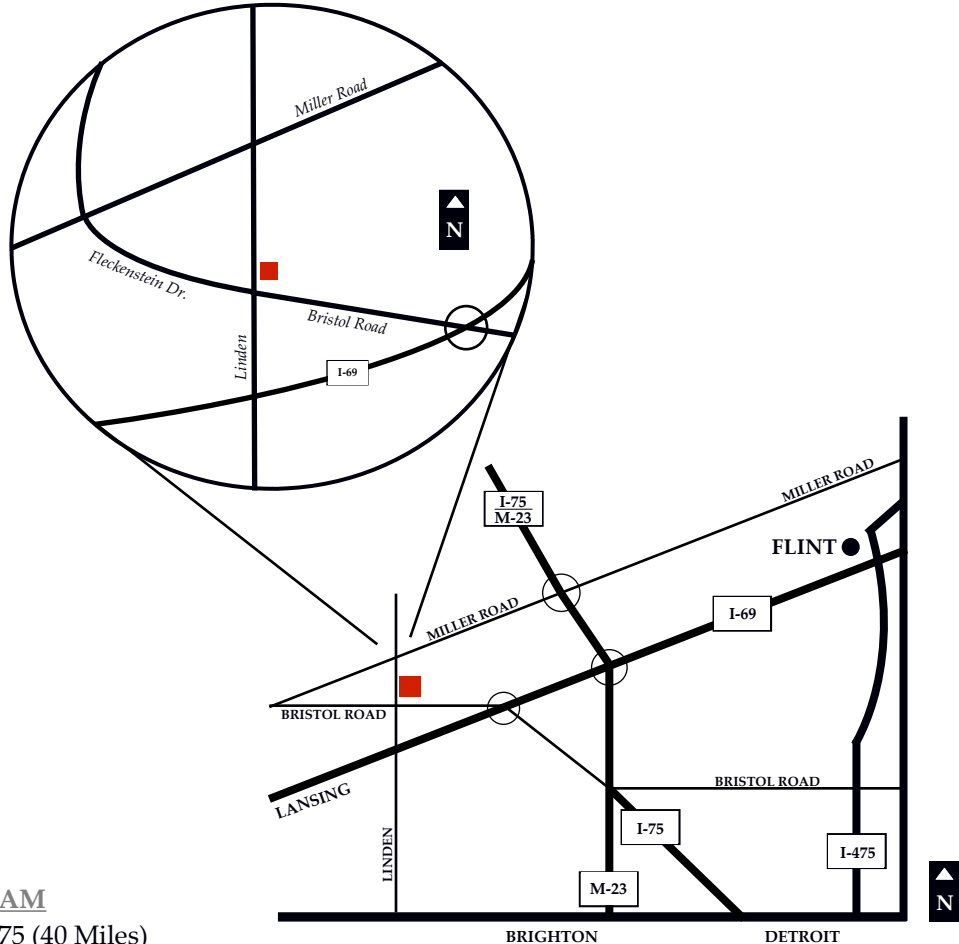

SCHECHTER | C.S.I. CONSULTING

WEALTH STRATEGIES

OUR ADDRESS:

3499 S. Linden Road

- Flint, MI 48507
- 1-800-486-2073
- 1-800-733-8680

FROM BIRMINGHAM

- Drive NORTH on I-75 (40 Miles)
- Merge onto I-69 West via Exit 117A toward LANSING (2 Miles)
- Take Exit 131 to Bristol Road
- Turn RIGHT on W Bristol Road (0.3 Miles)
- Turn RIGHT on S. Linden Road

FROM SOUTHFIELD

- Drive WEST on I-696 (8 Miles)
- Stay STRAIGHT to I-96 W (15 Miles)
- Merge onto US-23 N via Exit 148B toward FLINT
- Merge onto I-69 West via Exit 117A toward LANSING (2 Miles)
- Take Exit 131 to Bristol Road
- Turn RIGHT on W Bristol Road (0.3 Miles)
- Turn RIGHT on S. Linden Road

FROM LANSING

- Drive East on I-496 (2 Miles)
- Merge onto US-127 N via Exit 8 toward FLINT (5 Miles)
- Merge onto I-69 East via Exit 82A toward LANSING (42 Miles)
- Take Exit 131 to Bristol Road
- Turn LEFT on W Bristol Road (0.4 Miles)
- Turn RIGHT on S. Linden Road