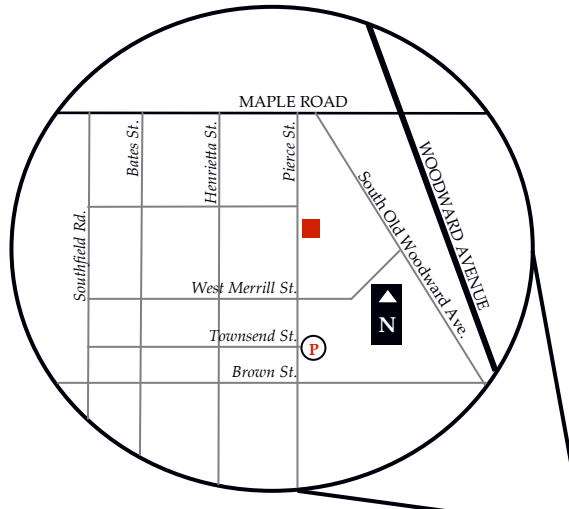

SCHECHTERWEALTH

KNOWLEDGE CREATES OPPORTUNITYSM

OUR ADDRESS:

■ 251 Pierce
Birmingham, MI 48009
248.731.9500

PARKING:

Ⓟ A public parking ramp is located at 333 Pierce Street between Merrill and Townsend Streets

FROM SOUTHFIELD

- Drive NORTH on Southfield Road (5 Miles)
- Turn RIGHT onto Brown Street (0.5 Mile)
- Turn LEFT onto Pierce Street

FROM TROY

- Drive WEST on Big Beaver Road (1 Mile)
- Head South on Woodward (1 Mile)
- Turn RIGHT onto Maple (0.4 Mile)
- Turn LEFT onto Pierce Street

FROM DETROIT

- Drive WEST on I-375 (changes to I-75) (11 Miles)
- Merge onto I-696 (Reuther Fwy.) via Exit #61 toward LANSING (1.5 Miles)
- Take Exit #16 toward Woodward Avenue (0.2 Mile)
- Turn RIGHT onto Woodward Avenue (5.9 Miles)
- Veer LEFT through median at South Old Woodward Avenue (Sign says "Downtown Birmingham") (0.4 Mile)
- Turn LEFT onto Brown Street (0.2 Mile)
- Turn RIGHT onto Pierce Street